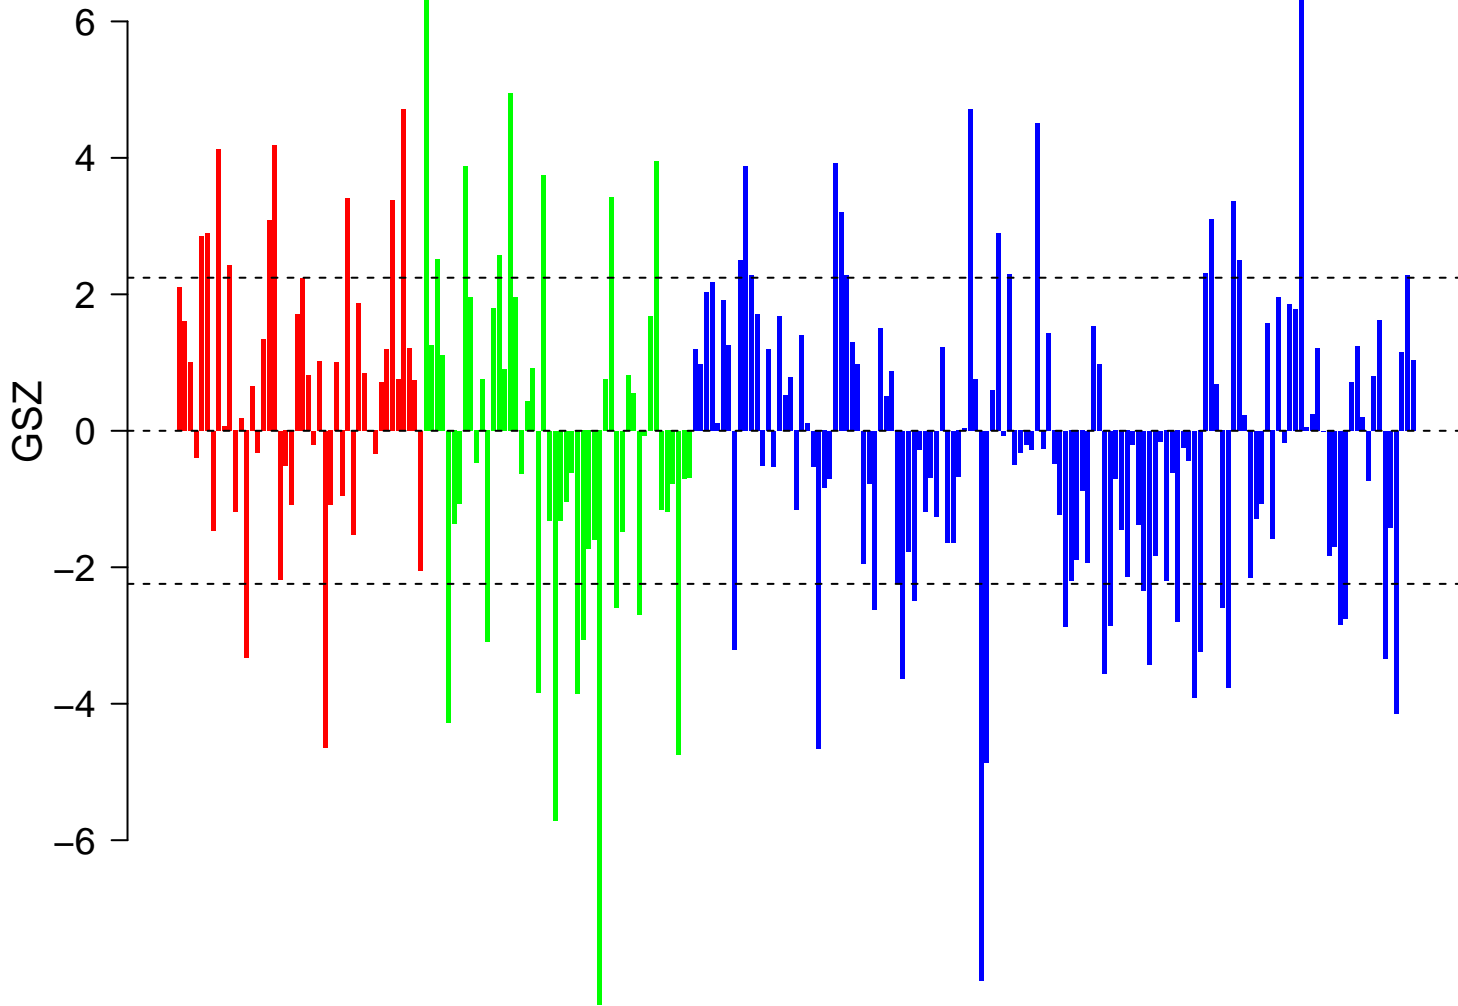

CHEN_HOXA5_TARGETS_9HR_UP

■ on
■ -
□ off

CHEN_HOXA5_TARGETS_9HR_UP